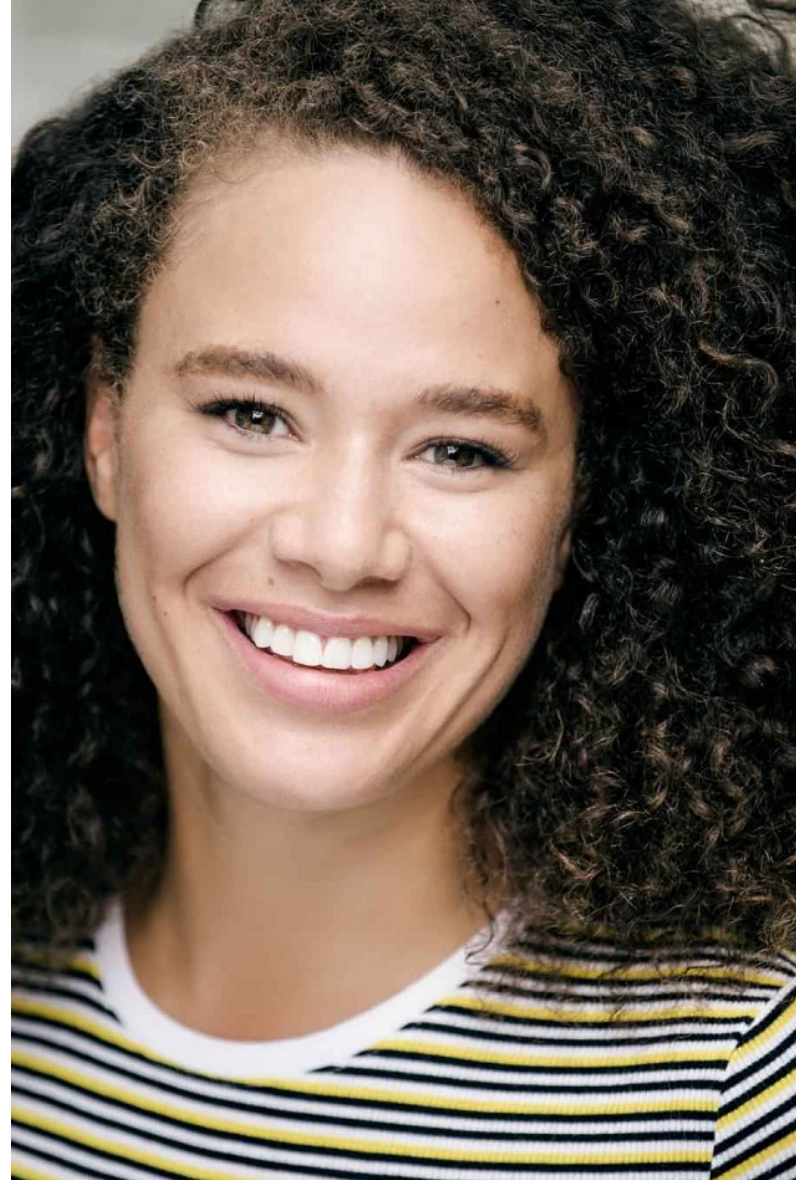

PAIGE S

Height 5'5" Bust 32" C Waist 28.5" Hips 30" Dress 6-8 US Eyes Green

PAIGE S

Height 5'5" Bust 32" C Waist 28.5" Hips 30" Dress 6-8 US Eyes Green

PAIGE S

Height 5'5" Bust 32" C Waist 28.5" Hips 30" Dress 6-8 US Eyes Green

PAIGE S

Height 5'5" Bust 32" C Waist 28.5" Hips 30" Dress 6-8 US Eyes Green