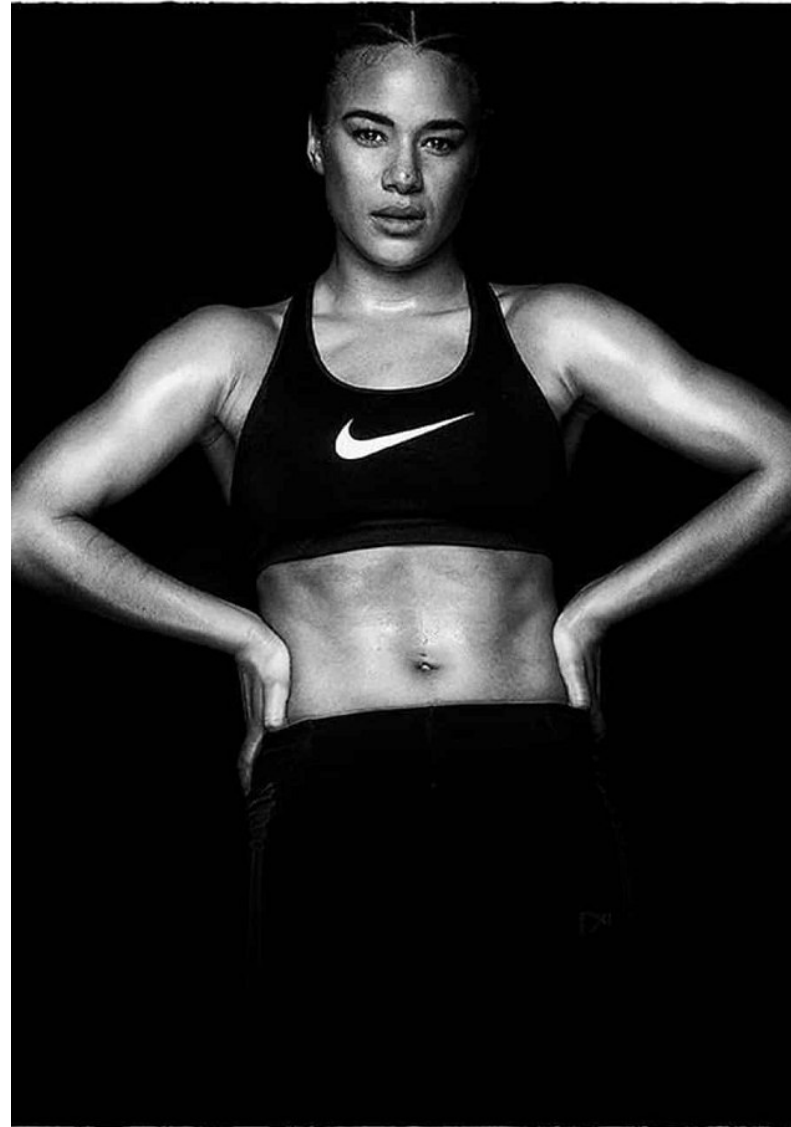

PAIGE S

Height 5'5" Bust 32" C Waist 28.5" Hips 30" Dress 6-8 US Eyes Green

PAIGE S

Height 5'5" Bust 32" C Waist 28.5" Hips 30" Dress 6-8 US Eyes Green

PAIGE S

Height 5'5" Bust 32" C Waist 28.5" Hips 30" Dress 6-8 US Eyes Green

PAIGE S

Height 5'5" Bust 32" C Waist 28.5" Hips 30" Dress 6-8 US Eyes Green