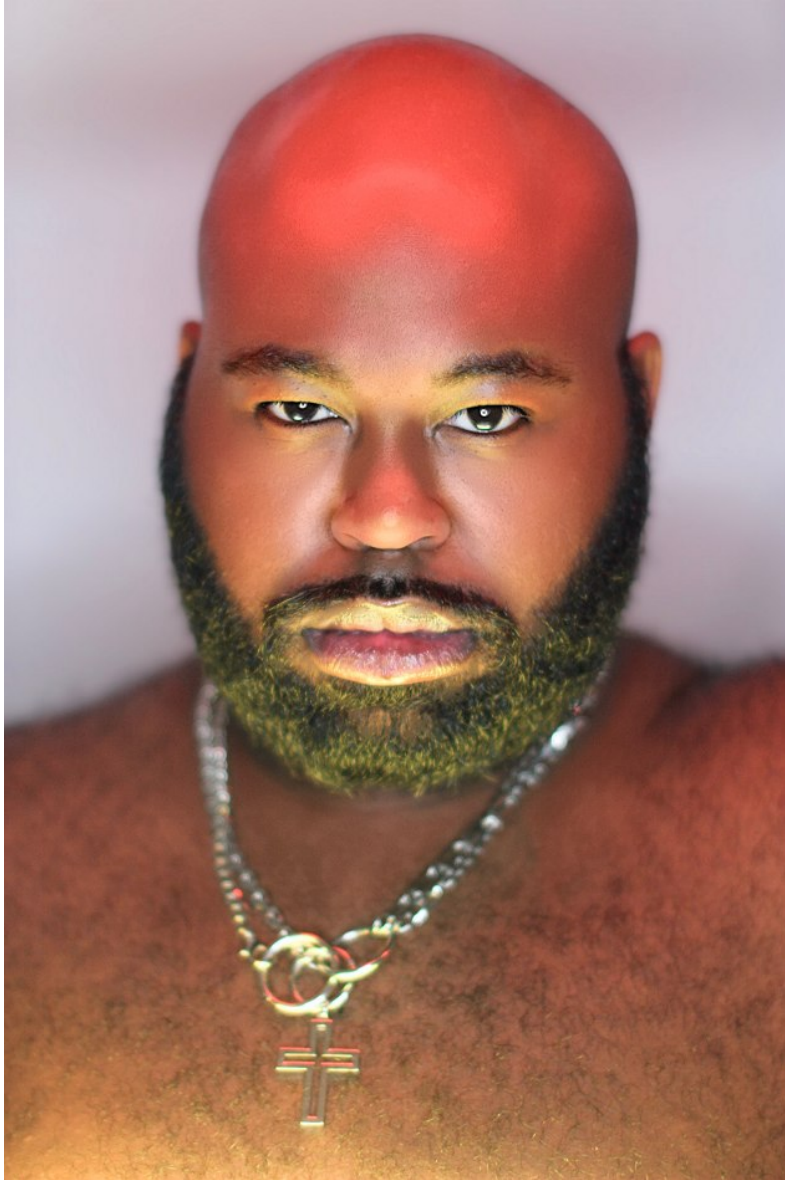

EMMANUEL A

Height 5'8" Chest 50" Waist 44" Inseam 29" Collar 18" Shoe 11.5 US Hair Bald Eyes Black

EMMANUEL A

Height 5'8" Chest 50" Waist 44" Inseam 29" Collar 18" Shoe 11.5 US Hair Bald Eyes Black

## EMMANUEL A

Height 5'8" Chest 50" Waist 44" Inseam 29" Collar 18" Shoe 11.5 US Hair Bald Eyes Black

EMMANUEL A

Height 5'8" Chest 50" Waist 44" Inseam 29" Collar 18" Shoe 11.5 US Hair Bald Eyes Black

EMMANUEL A