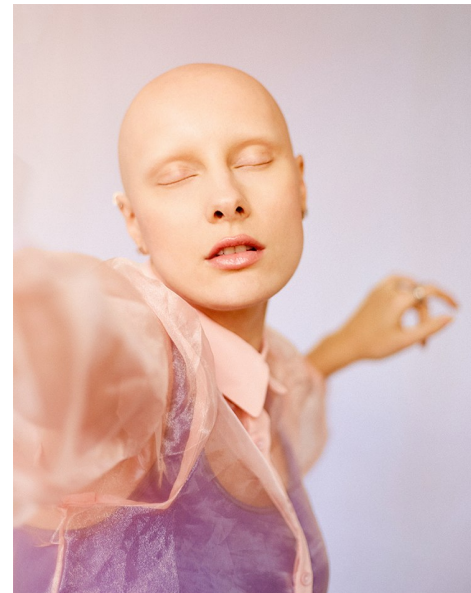

SWIRL M

Height 5'5.5" Bust 36" B Waist 26" Hips 36" Dress 6 US Shoe 7.5 US
Hair Bald Eyes Hazel

Atmosphere
FACES

Celebro Studios 4 Great Portland St Fitzrovia
London W1W 8QJ